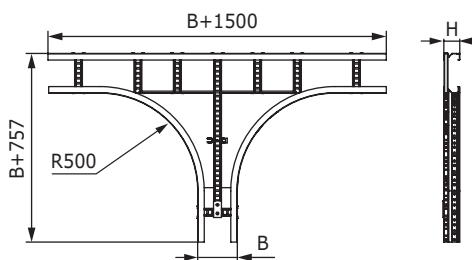

T-ответвитель лестничный

Назначение:

- монтаж отводов трасс в горизонтальной плоскости;
- по запросу R600-1000.

Высота Н, мм	Ширина основания В, мм	Код, исп. 1	Код, исп. 2	Код, исп. 4
80	200	ULT682	ULT682HDZ	ULT682ZL
	300	ULT683	ULT683HDZ	ULT683ZL
	400	ULT684	ULT684HDZ	ULT684ZL
	500	ULT685	ULT685HDZ	ULT685ZL
	600	ULT686	ULT686HDZ	ULT686ZL
	700	ULT687	ULT687HDZ	ULT687ZL
	800	ULT688	ULT688HDZ	ULT688ZL
	900	ULT689	ULT689HDZ	ULT689ZL
	1000	ULT680	ULT680HDZ	ULT680ZL
	100	200	ULT612	ULT612HDZ
300		ULT613	ULT613HDZ	ULT613ZL
400		ULT614	ULT614HDZ	ULT614ZL
500		ULT615	ULT615HDZ	ULT615ZL
600		ULT616	ULT616HDZ	ULT616ZL
700		ULT617	ULT617HDZ	ULT617ZL
800		ULT618	ULT618HDZ	ULT618ZL
900		ULT619	ULT619HDZ	ULT619ZL
1000		ULT610	ULT610HDZ	ULT610ZL
150		200	ULT652	ULT652HDZ
	300	ULT653	ULT653HDZ	ULT653ZL
	400	ULT654	ULT654HDZ	ULT654ZL
	500	ULT655	ULT655HDZ	ULT655ZL
	600	ULT656	ULT656HDZ	ULT656ZL
	700	ULT657	ULT657HDZ	ULT657ZL
	800	ULT658	ULT658HDZ	ULT658ZL
	900	ULT659	ULT659HDZ	ULT659ZL
	1000	ULT650	ULT650HDZ	ULT650ZL
	200	200	ULT622	ULT622HDZ
300		ULT623	ULT623HDZ	ULT623ZL
400		ULT624	ULT624HDZ	ULT624ZL
500		ULT625	ULT625HDZ	ULT625ZL
600		ULT626	ULT626HDZ	ULT626ZL
700		ULT627	ULT627HDZ	ULT627ZL
800		ULT628	ULT628HDZ	ULT628ZL
900		ULT629	ULT629HDZ	ULT629ZL
1000		ULT620	ULT620HDZ	ULT620ZL